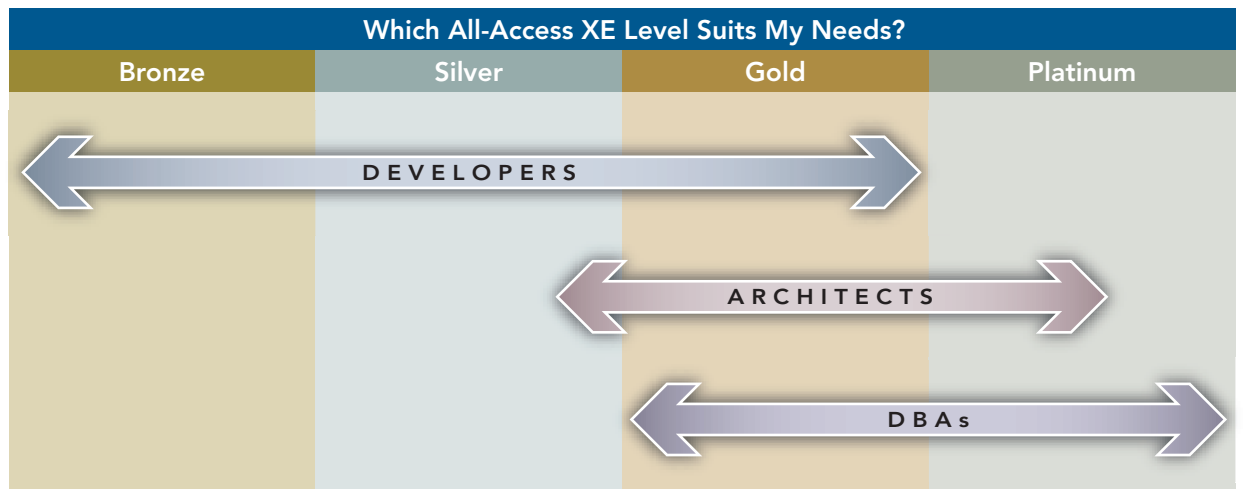

All-Access XE makes acquiring, using, and managing tools easy and cost effective. Choose from one of the four All-Access levels designed to suit your needs and budget. All-Access levels are cumulative: each level includes products from lower levels.

Download Free Product Trials at www.embarcadero.com

Corporate Headquarters | Embarcadero Technologies | 100 California Street, 12th Floor | San Francisco, CA 94111 | www.embarcadero.com | sales@embarcadero.com