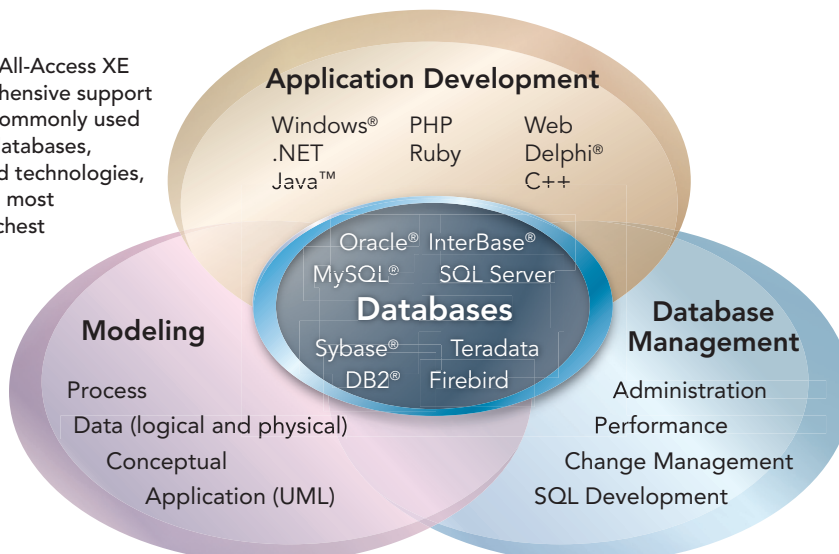

EASY LICENSE MANAGEMENT AND ON-DEMAND DEPLOYMENT

License and vendor management can be a monumental challenge, especially in the face of reorganizations, technology changes, and project resource re-allocation. Embarcadero All-Access XE is a single, easy-to-manage asset, which places a robust and role-flexible collection of products at your users' disposal. This greatly simplifies the effort associated with managing a large collection of a-la-carte products. Included in All-Access XE are technologies designed to ease the deployment and management of your software assets. It starts with an award-winning software tool chest, then provides you with flexible options for centralized in-house license management, and finally, provides technologies that simplify and centralize the rollout of new software releases.

Embarcadero All-Access XE offers comprehensive support for the most commonly used frameworks, databases, languages, and technologies, giving you the most versatile tool chest on the planet.

All-Access XE includes:

- Embarcadero® ToolBox: Lightweight client which provides a primary entry point into the various products included with All-Access XE.
- Embarcadero® ToolCloud: Centrally provisions, manages and updates your All-Access XE software and licenses inside your own firewall.
- The industry's only comprehensive heterogeneous tool chest for developers, architects, and DBAs.
- Embarcadero® InstantOn™: A breakthrough technology that gives you installation-free products you simply click and run.
- Perpetual licenses for the products your team relies upon.
- Privileged access to download and unlock products online or onsite, as you need them.
- Access to any new products that may be introduced into your membership level.
- Annual membership that includes support and maintenance to ensure your products are always up-to-date.

Benefits:

- Lowers your TCO for developer, architect, and DBA tooling.
- Reduces the complexity of license acquisition and management.
- Provides the broadest multi-platform coverage available across the languages, frameworks, databases, and technologies your team needs to run your information systems.